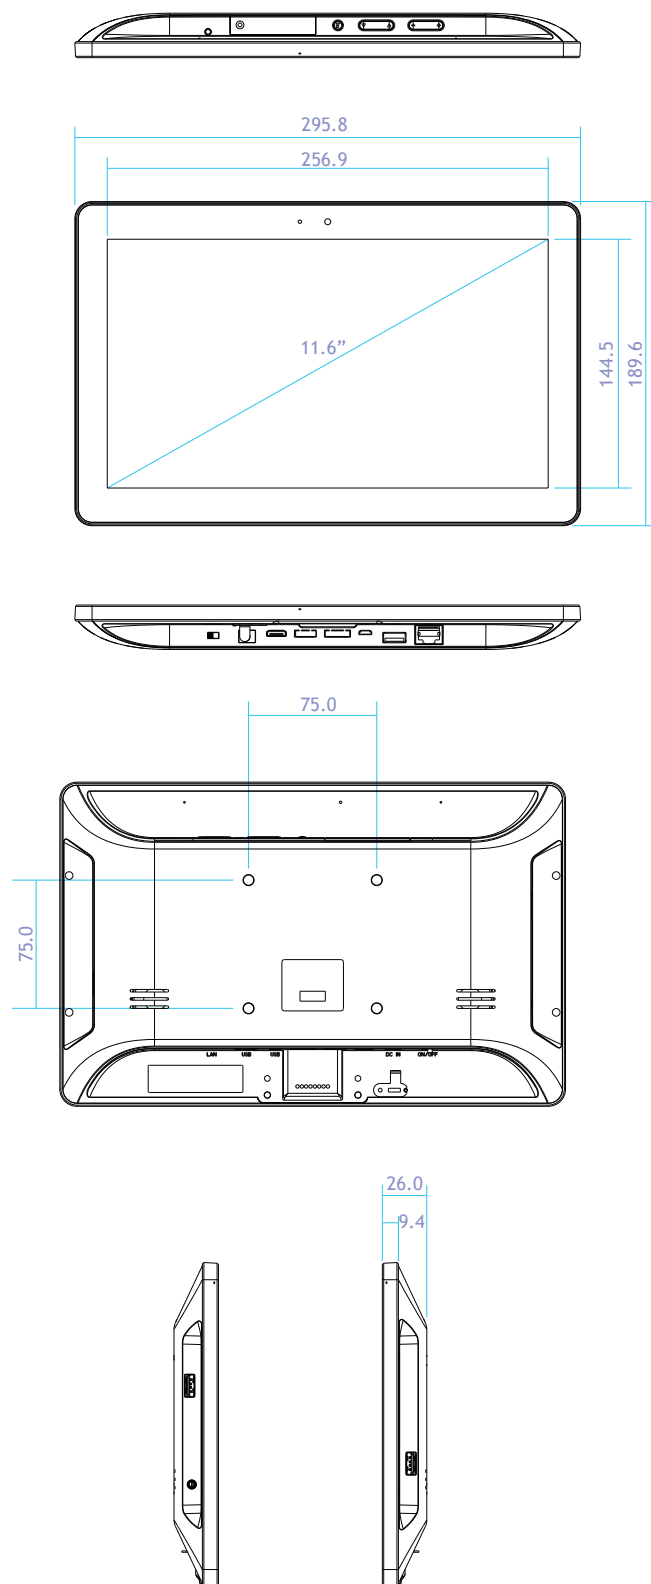

## Display

Display Type	11.6" TFT LCD
Resolution	1920 x 1080 pixel
Brightness	350 nits
Contrast Ratio	1000
Viewing Angle	Horizontal 160° / Vertical 160°
Touch screen type	Projected Capacitive (10 Points)
Video format	MKV, TS, FLV, AVI, VOB, MPG, DAT, ASF, RM, MOV, 3GP, MP4, WMV
Audio format	MP2, WMA, WAV, AAC, OGG, ASF
Picture format	JPG, BMP, GIF

## Main System

CPU	Cortex-A17, Quad Core, up to 1.8 GHz
GCPU	Mali-T764, with TE, ASTC, AFBC technology
System Memory	2GB DDR3 SDRAM
Internal Storage Memory	8GB eMMC
External Storage Memory	SD Card (SDHC Class10 compatible)
System I/O	1 x SD card slot 3 x USB2.0 (type A) 1 x Micro USB2.0 1 x Add-on Module Slot (1 x USB 2.0)
Ethernet	1 x RJ45 port (optional - with PoE support)
Wireless Communication	Wi-Fi IEEE802.11b/g/n module Bluetooth 4.2
OS Support	Android 8.1

## Physical

Housing	ABS+PC
System indicators	1 x Power LED
Physical Button	1 x Power button, 5 x Function Key
Camera	Front 2MP (optional)
Speaker	2 x 2W
Power consumption	1KHz audio playback etc. about 20W MAX, OFF 0W
Input power spec.	AC 100-240Vac, 2A max. 50-60Hz, DC 12V ± 5%
Dimensions	295.8mm x 189.6mm x 26.0mm
Weight	TBD
Mounting	VESA 75x75
Warranty	2 year

## Dimensions &amp; Drawing

Unit : mm

unit: mm