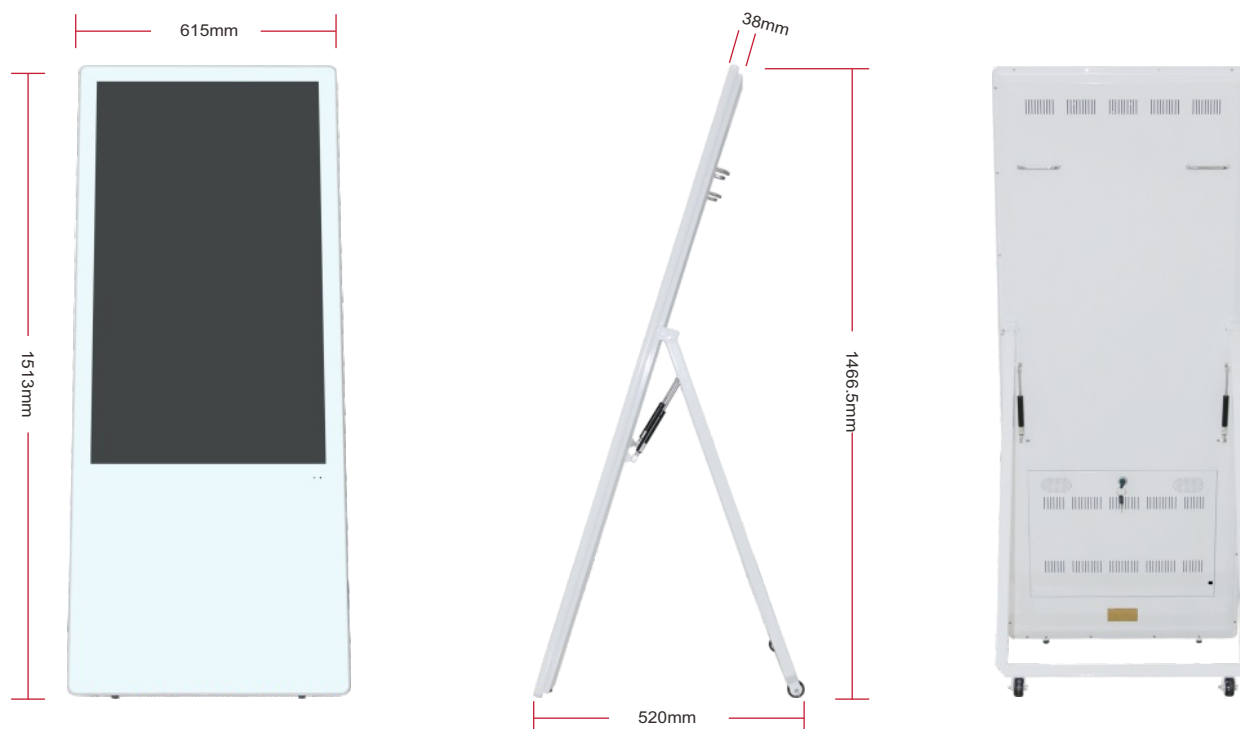

Designed for:

- POS
- Hotel
- Self-service Terminal
- Public Information Display
- Hospitality
- In-vehicles And Transportation

43" Android Network Digital Signage

Specifications

PANEL	Panel Model	43inch TFT LED	HDMI DISPLAY	Output Mode	HDMI 480P HDMI 576P HDMI 720P 50Hz HDMI 720P 60Hz HDMI 1080I 50Hz HDMI 1080I 60Hz HDMI 1080P 24Hz HDMI 1080P 50Hz HDMI 1080P 60Hz					
	Max Resolution	1920x1080		ON-SCREEN DISPLAY LANGUAGES		English, French, German, Italian, Polish, Russian, Simplified Chinese, Spanish, Turkish, Arabic, Japanese, Traditional Chinese etc.				
	Aspect Ratio	16:09			DISPLAY MODE		Portrait			
	Pixel Pitch	0.4903x0.4903				POWER	Mains Power Consumption	AC 100-240V, 50-60 Hz 70 W		
	Viewing Angle	89/89/89/89					SOUND	Built-in Speakers	2 x 10W	
	Contrast Ratio	1200:1						DIMENSION & WEIGHT	Machine Size	1513x38x615mm
	Brightness	500cd/m ²							Machine Weight	45KG
	Response Time	26ms							Carton Size	1630x175x910mm
	Display Area (mm)	941.184x529.416mm							Carton Weight	55KG
	Panel Size(mm)	973x565.8x29mm							Wooden Case Size	1690x750x970mm (4PCS)
Screen Weight	11Kg	Wooden Case Weight	240KG							
Lamp Type	WLED	OTHER	Regulatory Approvals	CE, FCC, ROHS						
INTERNAL MEDIA PLAYER	CPU		Quad-core ARM Cortex-A17, 1.8GHz	Warranty	1 year warranty					
	GPU		ARM Mali-T764	ACCESSORIES	Included	Remote Control, Power supply, User manual, Keys, Tools and Screws				
	RAM		2/4GB DDR3							
	ROM		8/16 GB Flash							
	OS		Android 6.0							
	CONNECTOR		USB 2.0		X2					
			HDMI (Output)		X1					
			SD		X1					
			Rj45		X1					
		3G SIM (Optional)	X1							
CONNECTIVITY	LAN	RJ45 Port, 10/100M Ethernet								
	WiFi	Built-in WiFi 802.11B/G/N								
	3G (Optional)	WCDMA								
FILE SUPPORT	Video	H.264, MKV, WMV9, MPEG 1/2/4, HD Divx, Xvid, RM/RMVB;								
	Image	BMP/PNG/GIF/JPEG								
	Audio	MP3,WMA,WAV,EAAC+, MP2 dec, Vorbis (Ogg), AC3, FLAC, APE, BSAC								
	Scrolling Text	txt								